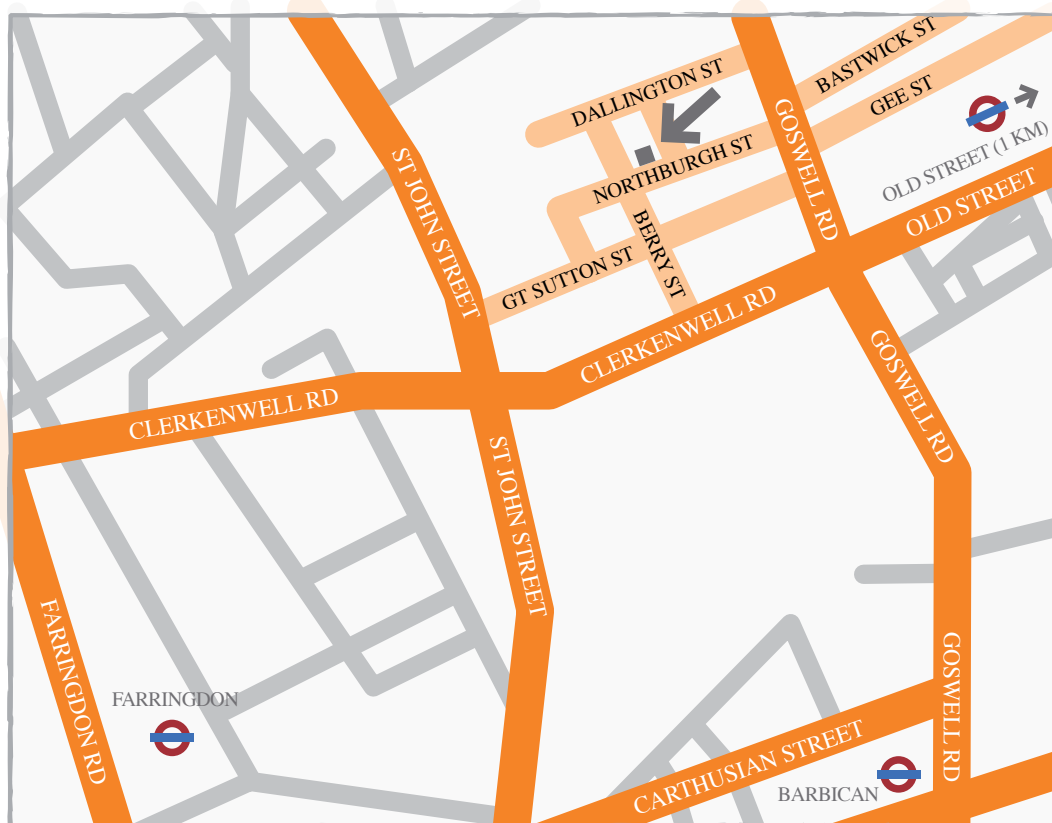

## DRIVING HERE

**APPROACHING FROM NORTH**  
*via AI, Kings Cross, Angel*  
Head down Goswell Rd, and take a right into Northburgh Street.

**APPROACHING FROM WEST END**  
*via Holborn, Clerkenwell Road, Farringdon*  
Travel to the end of Clerkenwell Road, then left into Goswell Road, and second left into Northburgh Street.

**APPROACHING FROM EAST**  
*via City, Old Street*  
Travel to end of Old Street (West) then take right into Goswell Road, and second left into Northburgh Street.

**APPROACHING FROM SOUTH**  
*via St Pauls, Thames, South London*  
Head up Aldersgate Street to junction with Clerkenwell Road and Old Street. Continue over and take second left into Northburgh Street.

## WALKING HERE

**FROM BARBICAN STATION**  
*Metropolitan, Circle and Hammersmith & City lines & Thameslink rail service*  
Approx. 0.5 miles • 10min walk

**FROM FARRINGDON STATION**  
*Metropolitan, Circle and Hammersmith & City lines & Thameslink rail service*  
Approx. 0.5 miles • 10min walk

**FROM OLD STREET STATION**  
*Northern line & WAGN rail*  
Approx. 0.75 miles. 15min walk

Opinion Matters